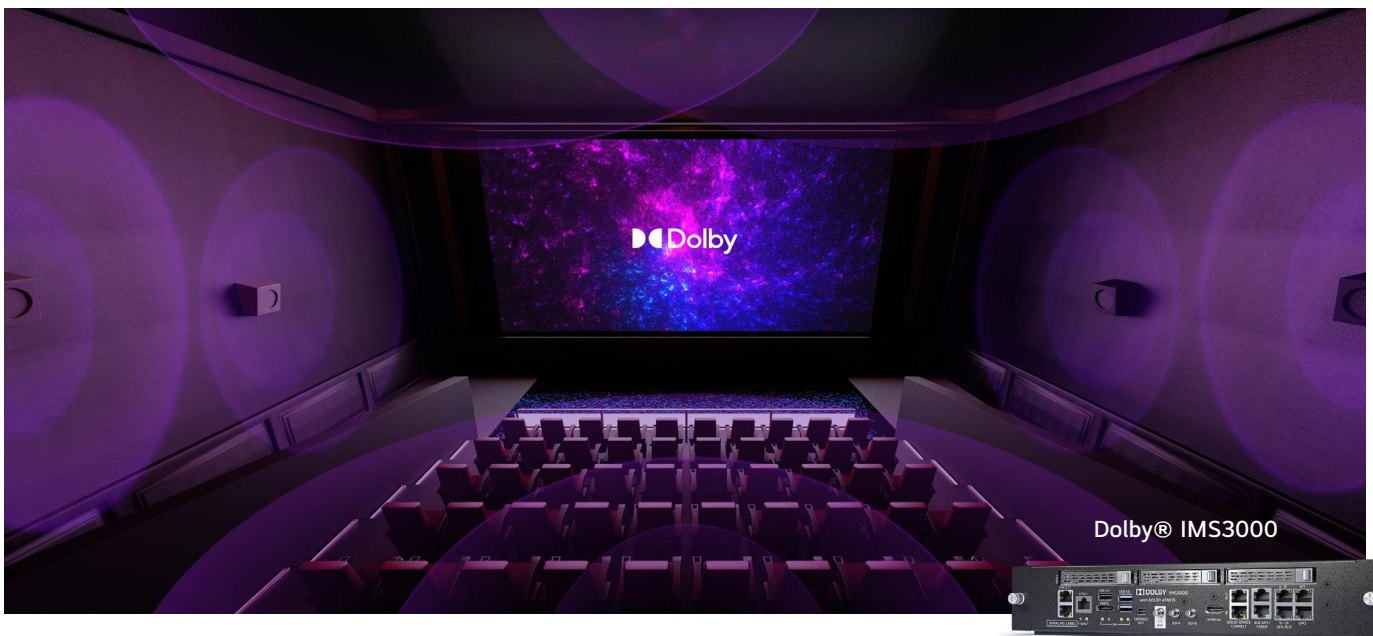

Dolby-Compatible LED Screen

The new LG Miraclass can be quickly and seamlessly integrated into theaters, thanks to its compatibility with Dolby, a global leader in the entertainment industry. Dolby IMS supports stable and professional content operation, while the combination of Dolby Atmos sound and LG picture quality makes movies truly memorable.

* Dolby, Dolby Atmos and the double-D symbol are registered trademarks of Dolby Laboratories.