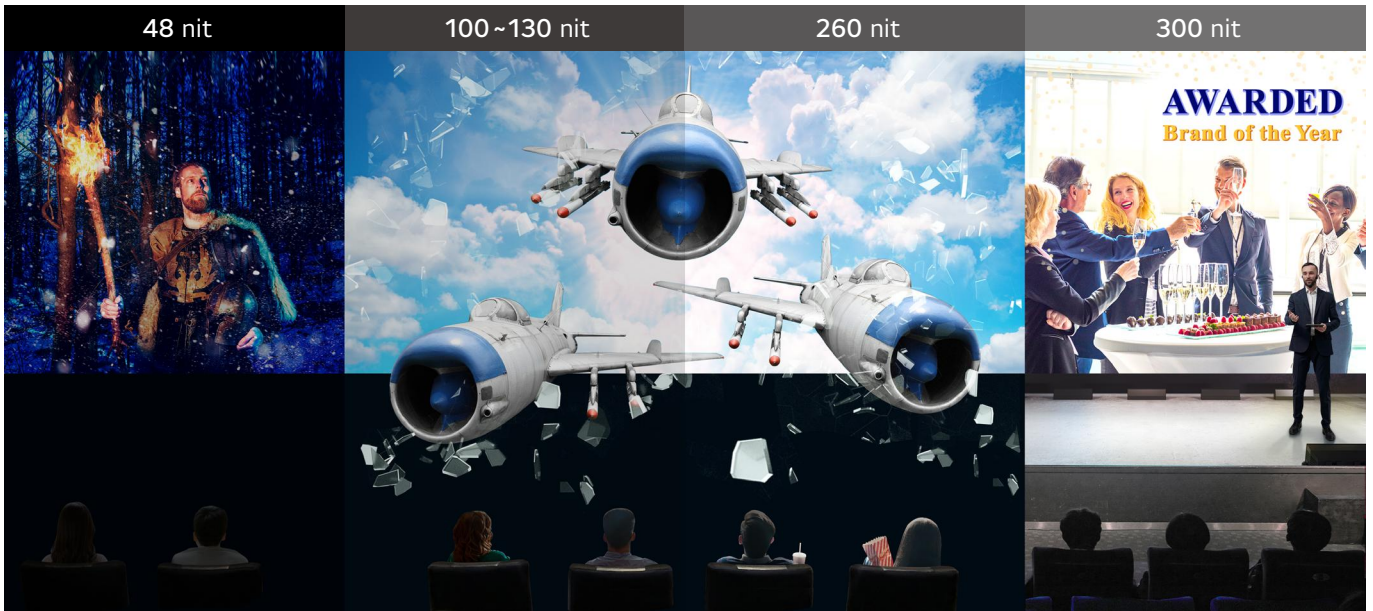

### Discover New Depths with True Black Immersion

With its series of individual, self-emissive LEDs, the LED screen of LG Miraclass adds extra depth to the dark end of the spectrum. This results in distinctive and eye-catching contrast, taking the viewing experience to a whole new level.

### Feast Your Eyes on a Festival of Color

With 24-bit color processing, capable of displaying 68.7 billion color variants, the LG Miraclass reproduces DCI-P3 colors just as the content creators intended. From elegant dark tones to vibrant primary colors and warm earthy hues, movie goers can enjoy a chromatic viewing experience unlike any other.

### Brightness Brings Detail to Life

Unlike standard projectors, which use a single light source, the LG Miraclass is made up of self-emissive LEDs working independently. The result is bright and brilliant picture quality, with no corner dimming or image distortion. From top to bottom, enjoy clear and consistent image representation.

## Take Picture Quality to Another Dimension

3D imaging from LG Miraclass provides superior visuals. With consistent brightness and clarity from corner to corner of the screen, audiences can fully immerse themselves in the 3D viewing experience, wherever they sit.