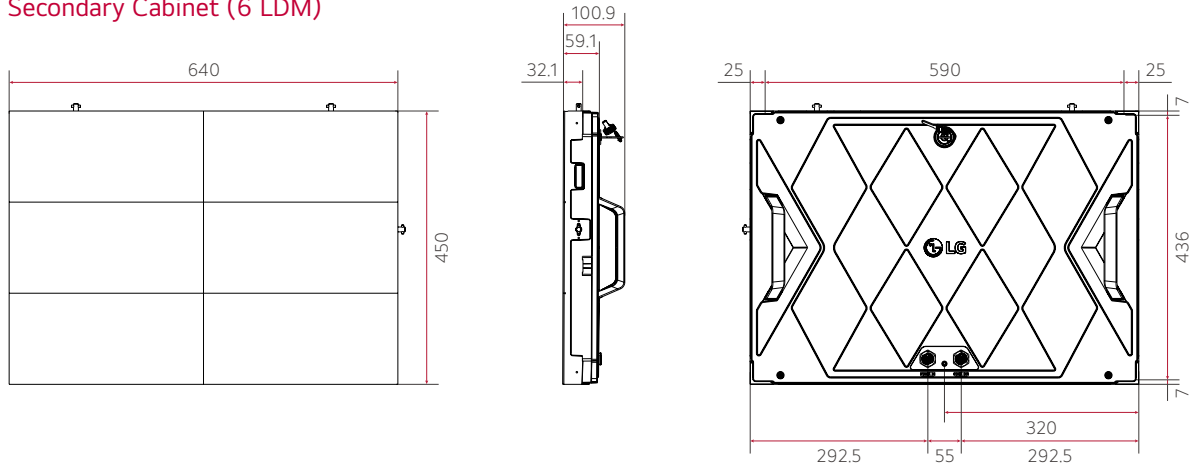

## SCREEN CONFIGURATION

4K Screen (48 Cabinets)

5.1 m × 2.7 m (14 sqm)

## CABINET DIMENSION

Main Cabinet (6 LDM)

Secondary Cabinet (6 LDM)

Download  
LG C-Display+  
Mobile App  
Google Play Store

[www.lg.com/global/business/information-display](http://www.lg.com/global/business/information-display)  
[www.youtube.com/c/LGCommercialDisplay](https://www.youtube.com/c/LGCommercialDisplay)  
[www.facebook.com/LGInformationDisplay](https://www.facebook.com/LGInformationDisplay)  
[www.linkedin.com/company/lginformationdisplay](https://www.linkedin.com/company/lginformationdisplay)  
[twitter.com/LG\\_ID\\_HQ](https://twitter.com/LG_ID_HQ)