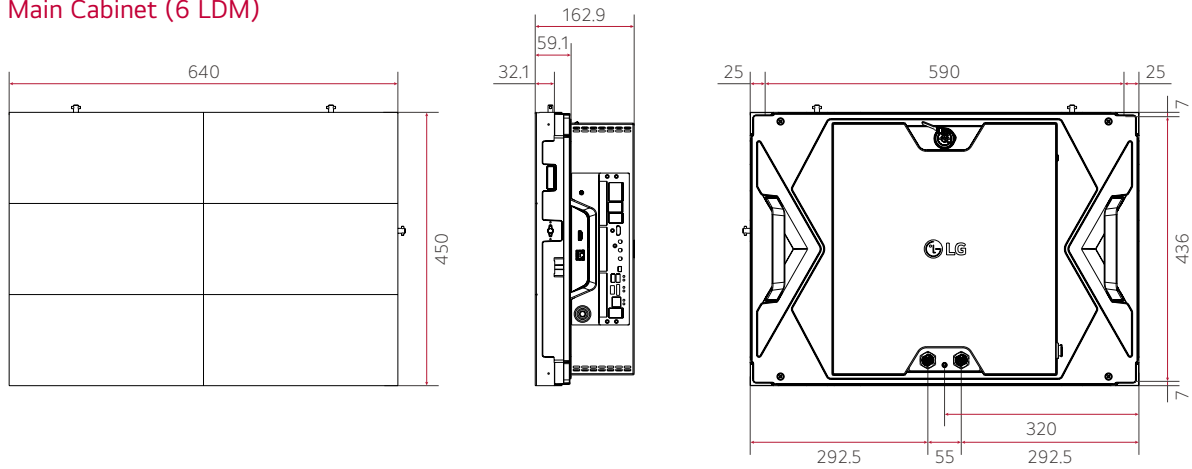

## SCREEN CONFIGURATION

4K Screen (48 Cabinets)

5.1 m × 2.7 m (14 sqm)

## CABINET DIMENSION

Main Cabinet (6 LDM)

Secondary Cabinet (6 LDM)

Download  
LG C-Display+  
Mobile App  
Google Play Store

[www.lg.com/global/business/information-display](http://www.lg.com/global/business/information-display)  
[www.youtube.com/c/LGCommercialDisplay](https://www.youtube.com/c/LGCommercialDisplay)  
[www.facebook.com/LGInformationDisplay](https://www.facebook.com/LGInformationDisplay)  
[www.linkedin.com/company/lginformationdisplay](https://www.linkedin.com/company/lginformationdisplay)  
[twitter.com/LG\\_ID\\_HQ](https://twitter.com/LG_ID_HQ)